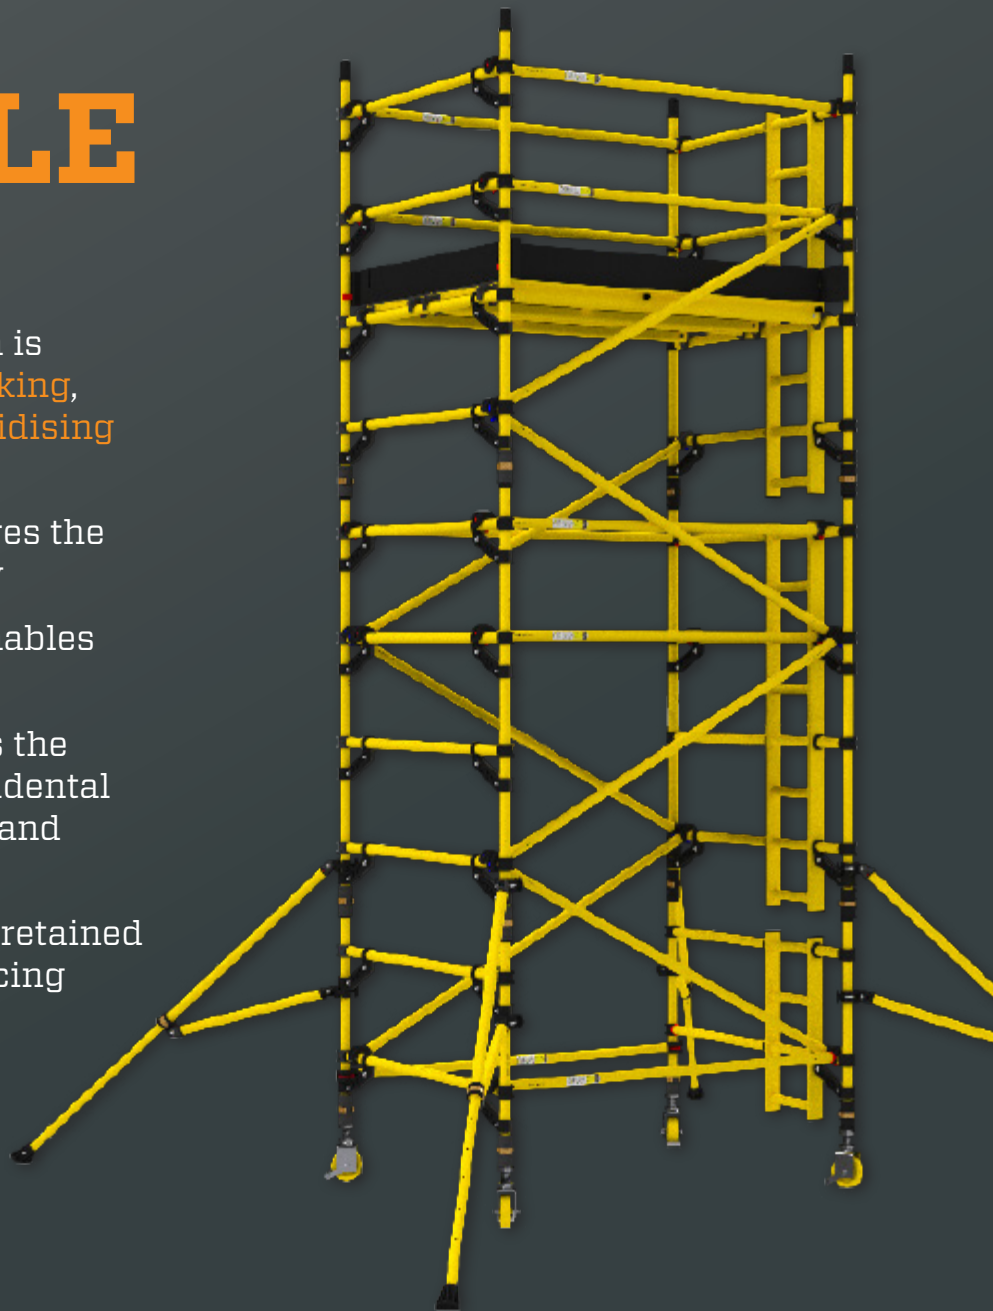

BOSS[®] ZONE:1 Fibreglass Towers

STRONG AND DURABLE

- ▶ Manufactured from Glass Reinforced Polymer which is **non-conductive**, **non-sparking**, **non-corrosive** and **non-oxidising** for a range of applications
- ▶ Colour coded hook – ensures the braces are easy to identify
- ▶ Improved frame design enables quick assembly
- ▶ Frame collar encapsulates the GRP tube to eliminate accidental damage during assembly and transportation
- ▶ Frame interlocking clip is retained in the collar, thereby reducing wear and tear
- ▶ 30kg side loading as required by EN1004
- ▶ Maximum platform safe working load of 220kg.